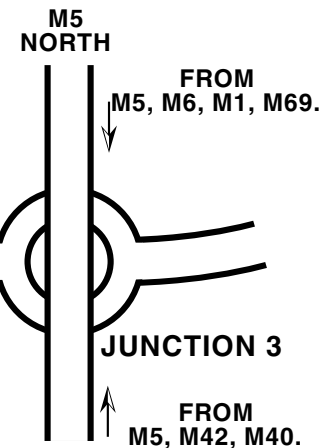

EXIT M5 JUNCTION 3

Take the **A456 (KIDDERMINSTER)** through Traffic Lights to 1st round-about.

EXIT RIGHT TO **A459 (DUDLEY)**. Straight on at next round-about to 2nd set of Traffic Lights.

TURN LEFT INTO **BARRS ROAD**

(passing Leisure Centre on L. H. side) to mini round-about.

TURN RIGHT INTO **CORNGREAVES ROAD**

(passing 'City Estate' on R.H. side) proceed under METAL RAILWAY BRIDGE (road now becomes GRAINGERS LANE)

TURN LEFT INTO **STATION STREET**.

At the end of Station Street is a cross-roads junction with Metal Bridge above to the left,

CHESTER ROAD IS STRAIGHT ON.

VISITORS ARRIVING BY TRAIN

Upon arrival at **BIRMINGHAM NEW STREET STATION** - transfer has to be made to **SNOW HILL STATION** (approximately five minutes walk) where a connecting train to **CRADLEY HEATH** can be caught.